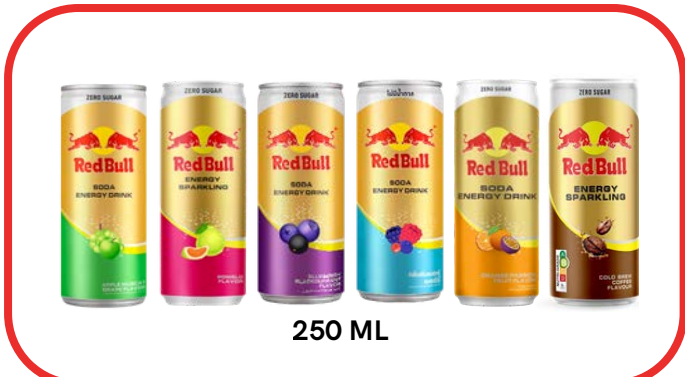

NO.1 ENERGY DRINK IN THE WORLD ENERGY DRINK

NON-CARBONATED ENERGY DRINK

RED BULL GOLD CAN ORIGINAL
RED BULL GOLD CAN WITH ZINC
RED BULL ZERO SUGAR

KRATINGDAENG ENERGY DRINK

CARBONATED ENERGY DRINK

- APPLE MUSCAT
- POMELO
- BLUEBERRY BLACK CURRANT
- SUMMER BERRIES
- ORANGE PASSION FRUIT
- COFFEE FLAVOR

UNIQUE SELLING POINT

World Class Energy drink for best in class physical and mental performance.

PACK SIZE

Stubby Can 250ML / 24 can per ctn
Slim Can 250ML / 24 can per ctn
Glass bottle 100ML / 50 bottle per ctn
Glass bottle 150ML / 50 bottle per ctn

AVAILABLE IN

Thailand, Vietnam, China, Malaysia, Cambodia, Myanmar, Indonesia, Philippines, Nepal, Laos, Singapore, Brunei, Hongkong, Mongolia

SHELF LIFE

12-18 Months

LEVEL UP THE FUN!

CARBONATED ENERGY DRINK FOR GEN Z ENERGY DRINK